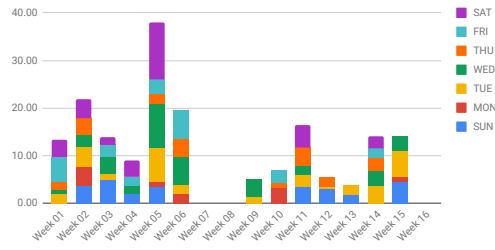

Hour Graph

	SUN	MON	TUE	WED	THU	FRI	SAT	Total
Week 01	0.00	0.00	2.15	0.77	1.75	5.15	3.50	13.32
Week 02	3.50	4.15	4.25	2.50	3.50	0.00	4.00	21.90
Week 03	4.82	0.00	1.50	3.50	0.00	2.50	1.50	13.82
Week 04	2.00			1.50	0.25	1.75	3.50	9.00
Week 05	3.50	1.00	7.00	9.50	2.00	3.00	12.00	38.00
Week 06		2.00	2.00	6.00	3.50	6.00		19.50
Week 07								0.00
Week 08								0.00
Week 09			1.33	3.75				5.08
Week 10		3.25			1.00	2.50		6.75
Week 11	3.50		2.50	2.00	3.75		4.75	16.50
Week 12	3.00		0.50		2.00			5.50
Week 13	1.75		2.00					3.75
Week 14			3.75	3.00	2.75	2.00		14.00
Week 15	4.50	1.00	5.50	3				14.00
Week 16								0.00
Total								181.12

Study Gauge	
Next Test Date	8/20
Days Left Until First Test	-1.00
Average Weekly Study Hours	13.93
Average Daily Study Hours	2.92
Hours Studied	181.12
Daily Goal Study Hours	-0.03
Study Hour Goal Till Next Test	100.00
Study hours Left	28.42